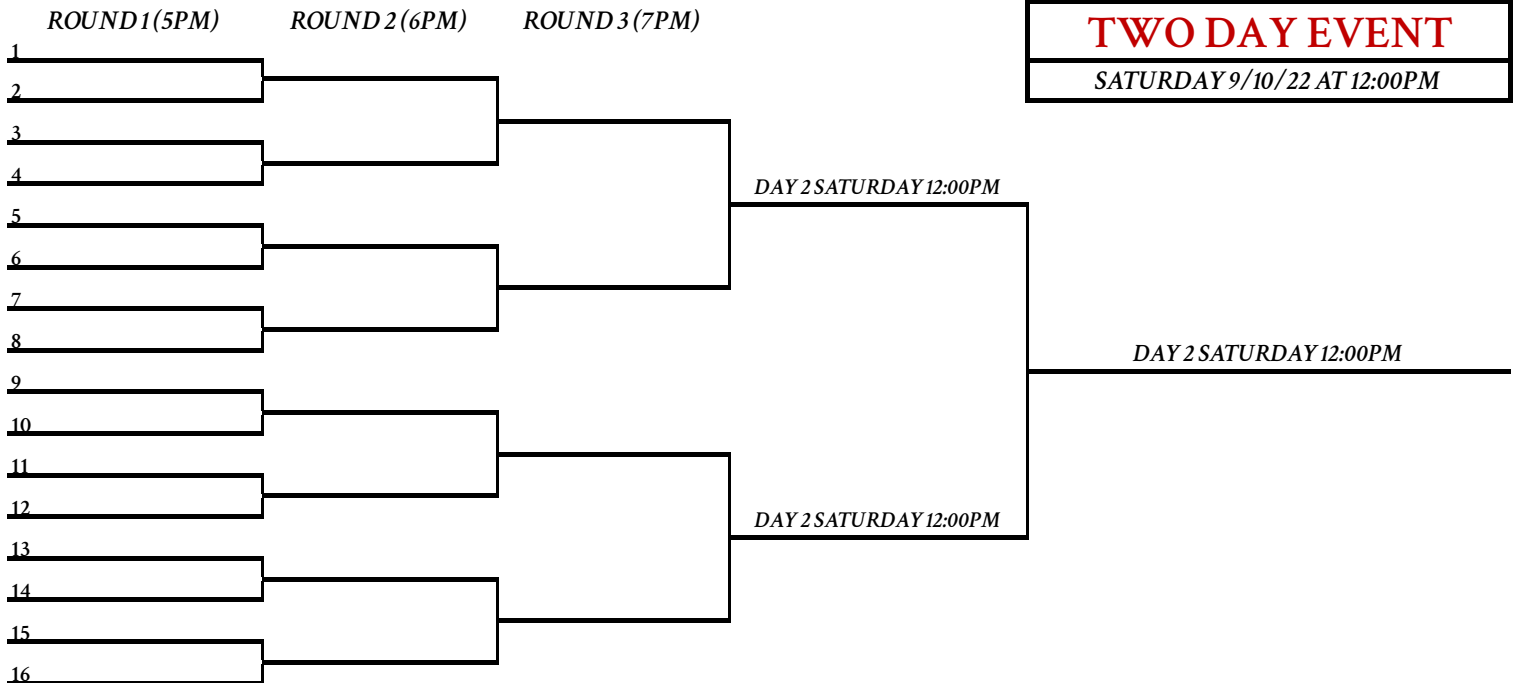

\$300 NO LIMIT HOLD'EM

HEADS-UP

64 PLAYERS CAPPED-16 PLAYERS PER DAY

SPADES TUESDAY 9/6/22 5:00PM **DIAMONDS THURSDAY 9/8/22 5:00PM**
HEARTS WEDNESDAY 9/7/22 5:00PM **CLUBS FRIDAY 9/9/22 5:00PM**
 \$300 (\$250 PP +\$15 S/C +\$35 E/F) **60,000 CHIPS 1K-2K LIMITS** (SINGLE ELIMINATION)

HEADS-UP RULES

PLAYERS WILL START WITH 60,000 IN CHIPS AND PLAY 1,000-2,000. 1 MATCH FOR ROUNDS 1, 2 AND 3. BEST 2 OUT OF 3 FOR ROUNDS 4, 5 AND 6. YOU MAY RE-ENTER THIS EVENT IF SPACE IS AVAILABLE. YOU **MUST** BE ELIMINATED FROM A PREVIOUS DAY. **YOU MAY NOT SIGN UP FOR ALL 4 DAYS AT ONCE . IF YOU ARE 20 MIN LATE FOR YOUR FIRST ROUND MATCH, YOU WILL BE ELIMINATED AND NO REFUNDS**