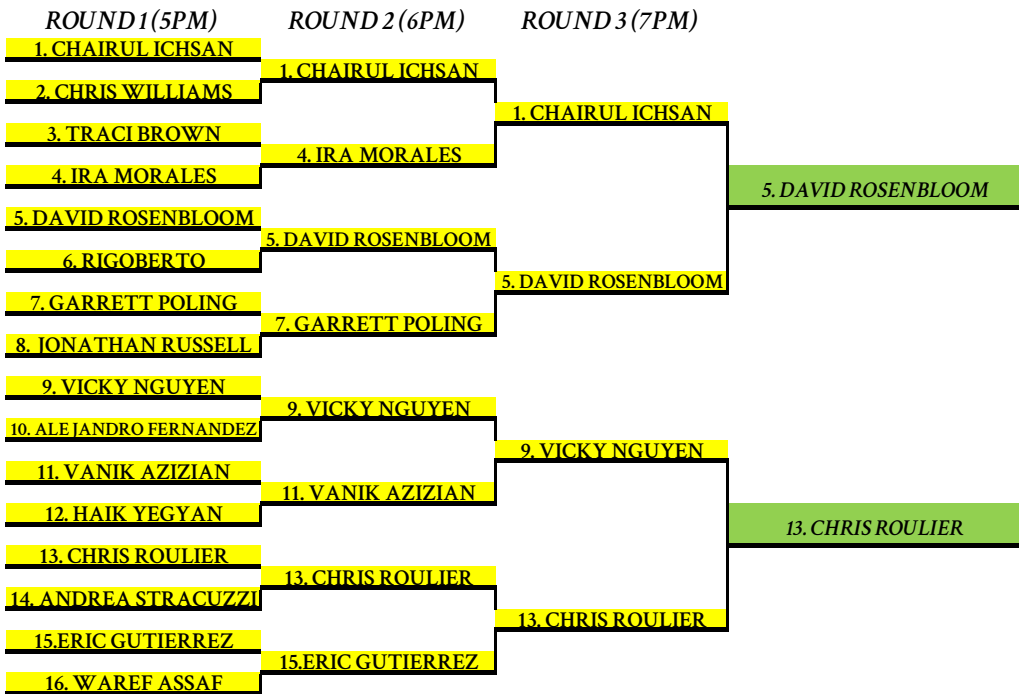

\$300 NO LIMIT HOLD'EM

HEADS-UP

64 PLAYERS CAPPED-16 PLAYERS PER DAY

SPADES

TUESDAY

9/6/22

5:00PM

\$300 (\$250 PP +\$15 S/C +\$35 E/F) 60,000 CHIPS 1K-2K LIMITS (SINGLE ELIMINATION)

TWO DAY EVENT
SATURDAY 9/10/22 AT 12:00PM

DAY 2 SATURDAY 12:00PM

HEADS-UP RULES
PLAYERS WILL START WITH 60,000 IN CHIPS AND PLAY 1,000-2,000. 1 MATCH FOR ROUNDS 1, 2 AND 3. BEST 2 OUT OF 3 FOR ROUNDS 4, 5 AND 6. YOU MAY RE-ENTER THIS EVENT IF SPACE IS AVAILABLE. YOU **MUST** BE ELIMINATED FROM A PREVIOUS DAY. **YOU MAY NOT SIGN UP FOR ALL 4 DAYS AT ONCE . IF YOU ARE 20 MIN LATE FOR YOUR FIRST ROUND MATCH, YOU WILL BE ELIMINATED AND NO REFUNDS**