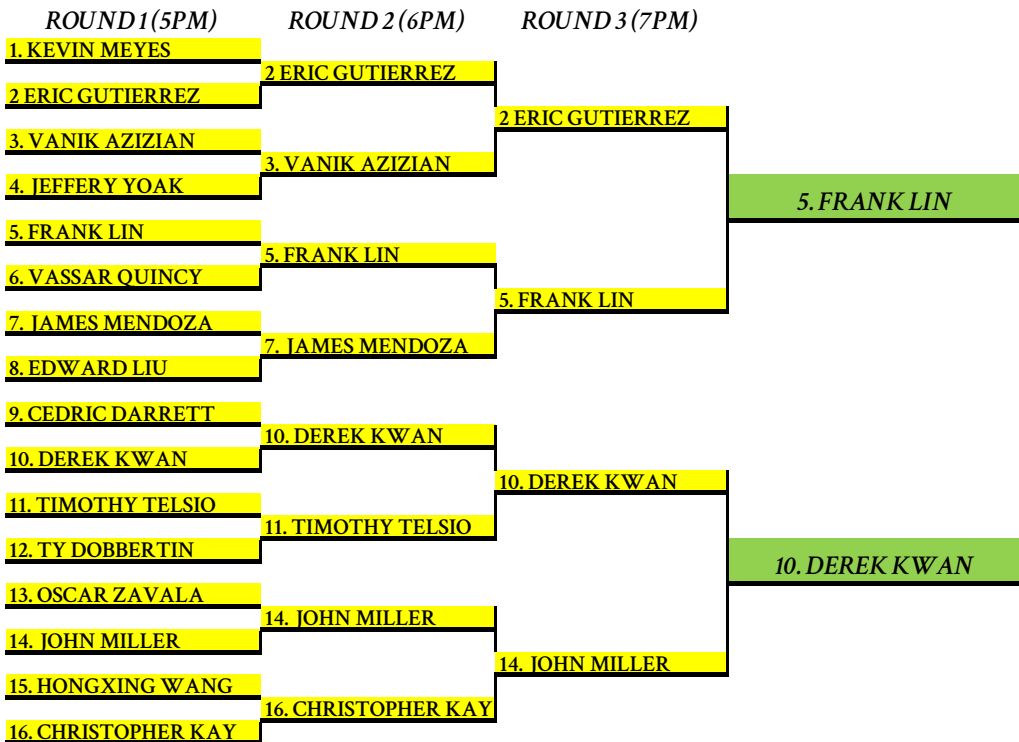

\$300 NO LIMIT HOLD'EM

HEADS-UP

64 PLAYERS CAPPED-16 PLAYERS PER DAY
CLUBS

FRIDAY

9/9/22

5:00PM

\$300 (\$250 PP +\$15 S/C +\$35 E/F) 60,000 CHIPS 1K-2K LIMITS (SINGLE ELIMINATION)

TWO DAY EVENT
SATURDAY 9/10/22 AT 12:00PM

DAY 2 SATURDAY 12:00PM

HEADS-UP RULES

PLAYERS WILL START WITH 60,000 IN CHIPS AND PLAY 1,000-2,000. 1 MATCH FOR ROUNDS 1, 2 AND 3. BEST 2 OUT OF 3 FOR ROUNDS 4, 5 AND 6. YOU MAY RE-ENTER THIS EVENT IF SPACE IS AVAILABLE. YOU **MUST** BE ELIMINATED FROM A PREVIOUS DAY. **YOU MAY NOT SIGN UP FOR ALL 4 DAYS AT ONCE . IF YOU ARE 20 MIN LATE FOR YOUR FIRST ROUND MATCH, YOU WILL BE ELIMINATED AND NO REFUNDS**