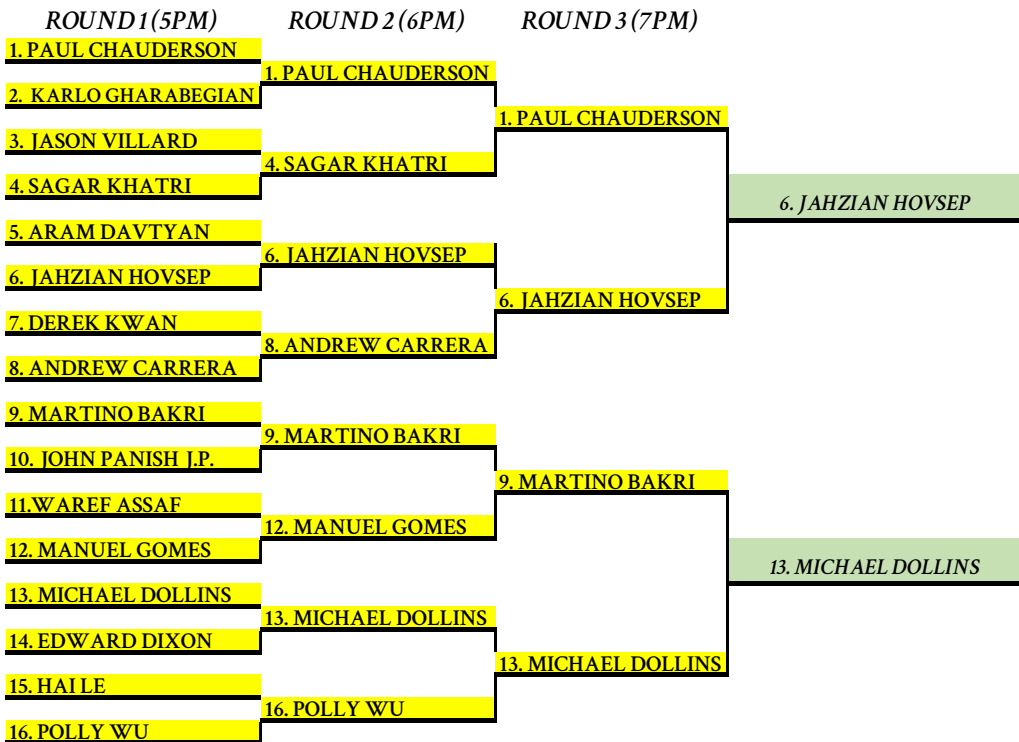

\$300 NO LIMIT HOLD'EM

HEADS-UP

64 PLAYERS CAPPED-16 PLAYERS PER DAY
DIAMONDS

THURSDAY

9/8/22

5:00PM

\$300 (\$250 PP +\$15 S/C +\$35 E/F) 60,000 CHIPS 1K-2K LIMITS (SINGLE ELIMINATION)

TWO DAY EVENT
SATURDAY 9/10/22 AT 12:00PM

DAY 2 SATURDAY 12:00PM

HEADS-UP RULES

PLAYERS WILL START WITH 60,000 IN CHIPS AND PLAY 1,000-2,000. 1 MATCH FOR ROUNDS 1, 2 AND 3. BEST 2 OUT OF 3 FOR ROUNDS 4, 5 AND 6. YOU MAY RE-ENTER THIS EVENT IF SPACE IS AVAILABLE. YOU **MUST** BE ELIMINATED FROM A PREVIOUS DAY. **YOU MAY NOT SIGN UP FOR ALL 4 DAYS AT ONCE . IF YOU ARE 20 MIN LATE FOR YOUR FIRST ROUND MATCH, YOU WILL BE ELIMINATED AND NO REFUNDS**